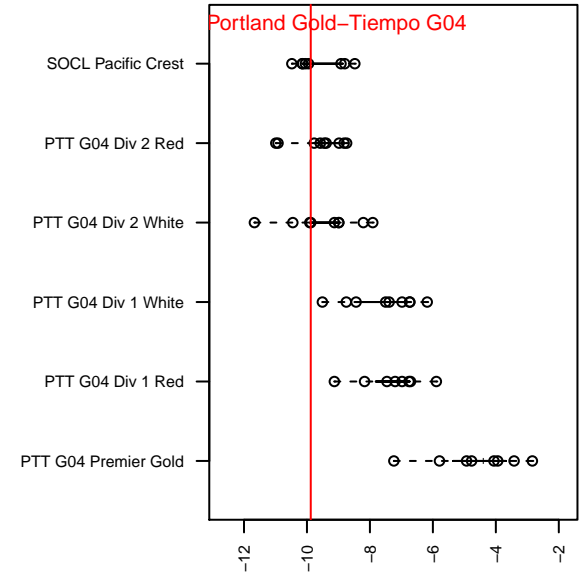

BSC Portland Gold-Tiempo G04

Bridlemile SC
 Portland, OR
 G04 total strength=135
 attack=0.16 defense=0.06
 fall league = PTT G04 Div 2 White
 spr league = Spr OYS G04 Div 2 White

alt names used:
 BSCP Tiempo
 BSC Portland 04G Tiempo
 BSC Portland 04G Tiempo
 BSC Portland 04G Tiempo

Venues played:
 2015 Beaverton Cup GU11 Silver
 2015 PTT G04 Division 2 White
 2015 OYS Founders Cup G04
 2015 Spr OYS G04 Division 2 White

BSC Portland Gold-Tiempo G04
 Dots are actual minus expected GF (blue circles) and GA (red triangles).
 Blue line is smoothed change in attack strength. Red is smoothed change in defense strength.

**attack and defense variance (black dot)
relative to other teams
and top 10 in region**

**attack and defense rating
relative to others at age
and all opponents in last 13 months**

Performance relative to 13 month average